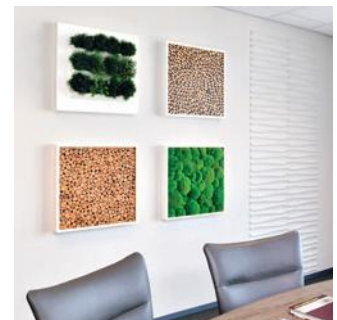

4 NEW BIOMONTAGE PRODUCTS

BioMontage Live!

This living wall art works with BioMontage or as a stand-alone portrait. Now you can add live plants to any BioMontage installation or display them on their own in this sleek, elegant wall planter. Learn all the details of this exciting new product in our separate 8-page brochure.

Upcycled Mangium Tree Branches-Leaf Burst Pattern

Instead of making square tiles from the branches, with this design we allow the sliced branches to retain their natural round shape, then we trim off pieces and fit them together to form the shape of a leaf. We then arrange the individual leaves to create a stunning burst pattern that is nothing less than a natural masterpiece!

Natural Green Pole Moss

Just like our Vivid Green Pole moss, this new natural green color is harvested and preserved according to strict sustainability standards. When viewing Natural Green Pole Moss, one is drawn emotionally into the deep forests from whence it came. Biophilia is experienced at the highest level with this stunning new moss.

Upcycled Tugbak Tree Branches

The Tugbak tree is harvested sustainably for use in the construction industry. The branches are not useful and can sometimes become waste, but now we have found a beautiful alternative for them. The branches are sliced into narrow circles and allowed to dry, then the circular pieces are attached in a pattern onto flat panels. The result is a natural piece of art that provides an extraordinary biophilic experience to all who view it.