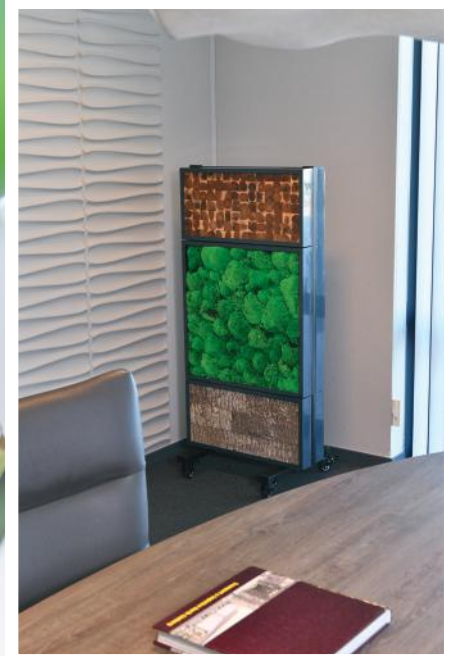

"MINI" ROOM DIVIDERS

- The "Mini" Room Divider fits in tight places for rolling out when needed to elegantly divide space.
- Can be made in one-sided or two-sided arrangements.
- The "Mini" also holds our smallest frames and can be used in combination with our square frames.
- Our new BioMontage Live! frame also fits nicely on the Mini and our other room divider sizes.

MINI ROOM DIVIDERS FRAME POSSIBILITIES

4 SMALL RECTANGLES

2 SQUARES

2 RECTANGLES, 1 SQUARE

2 RECTANGLES, 1 SQUARE

2 RECTANGLES, 1 SQUARE

“MINI” ROOM DIVIDER SPECIFICATIONS

		DIMENSIONS (INCHES)			
4 FOOT MODELS		DESCRIPTION	L	H	Depth
NEW!	BM-RD-1S-2448*	24" X 48" BioMontage One-Sided Room Divider	24	48	18
NEW!	BM-RD-2S-2448*	24" X 48" BioMontage Two-Sided Room Divider	24	48	18
* Includes Metal Stand, Wheels, Assembly Hardware. Plastic frames and Panel Inserts not included.					
OPTIONAL ITEMS					
NEW!	BM-BP-2448-9010HS^	Back Panel for 4" One-Sided Mini Room Divider in High Shine White			
NEW!	BM-BC24^	Base Cover for 24" wide Room Divider			
^ Available in all ASI colors for a Surcharge. Please call Customer Service.					