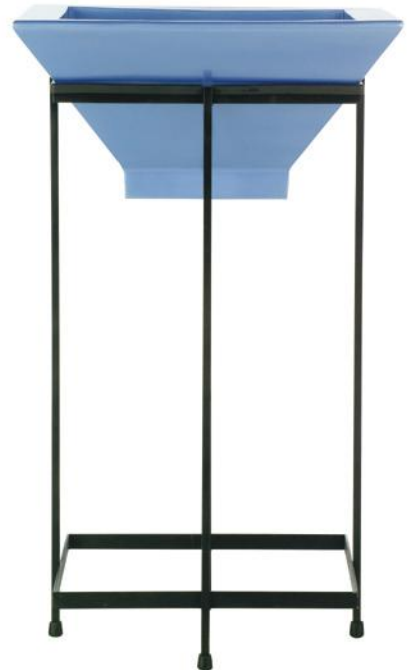

Tier 2

Tier 3

Shown in new Beryl finish

TIER SQUARE

Tier 1

Tier 2

Shown in new Aquamarine finish

TIER SQUARE BOWLS

Tier 1

Tier 2

Tier 3

Shown in new Blue Diamond finish

TIER ROUND

*Available in 8 sizes.
Shown in Khaki.*

TIER ROUND BOWLS

*Available in 4 sizes.
Shown in Wheat.*

TIER SQUARE

*Available in 8 sizes.
Shown in Burnt Copper.*

TIER SQUARE BOWLS

*Available in 4 sizes.
Shown in Silver.*

Tier Specifications (Dimensions in Inches)

Model	Outside Dimensions			Inside Dimensions		
	Diameter or Length/Width	Height	Base	Diameter or Length/Width	Height	Grow Pot
TIER 1						
Round						
T1R-0909	9.3	9.1	6.3	8.3	8.9	6
T1R-1212	11.5	11.3	7.8	10.5	11.0	8
T1R-1414	14.5	14.2	9.8	13.0	13.9	10
T1R-1616	16.5	16.2	11.3	15.0	15.9	12
T1R-1818	18.5	18.2	12.5	17.2	17.8	14
T1R-2222	22.5	22.1	15.3	21.0	21.7	17
T1R-2828	28.0	27.5	19.0	26.5	27.0	21
T1R-3838	38.0	37.3	25.8	36.0	36.8	30