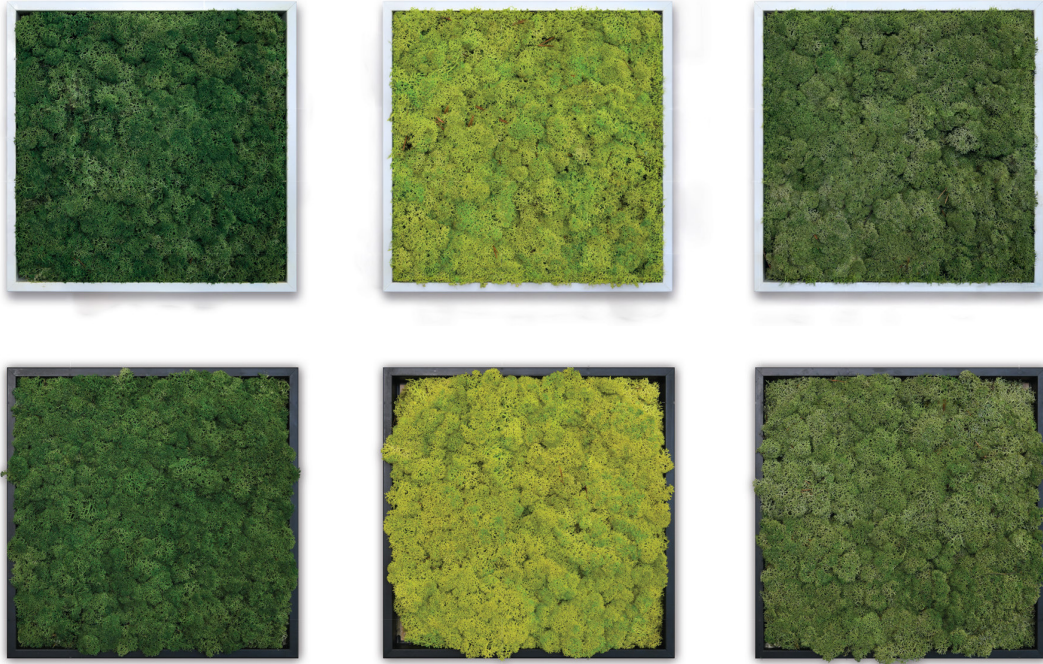

BioMontage® Mini Moss

All-in-One Moss and Frame

Goes onto the wall just like a picture frame. Frame in 2 colors: White (WH) and Black (BK)

MOSS IN 3 COLORS:

Dimensions (inches)

Models	Description	Length	Wide	Depth
MM-1212WT-FG	Forest Green Moss in White Frame	12	12	2
MM-1212WT-MG	Medium Green Moss in White Frame	12	12	2
MM-1212WT-LG	Lime Green Moss in White Frame	12	12	2
MM-1212BK-FG	Forest Green Moss in Black Frame	12	12	2
MM-1212BK-MG	Medium Green Moss in Black Frame	12	12	2
MM-1212BK-LG	Lime Green Moss in Black Frame	12	12	2