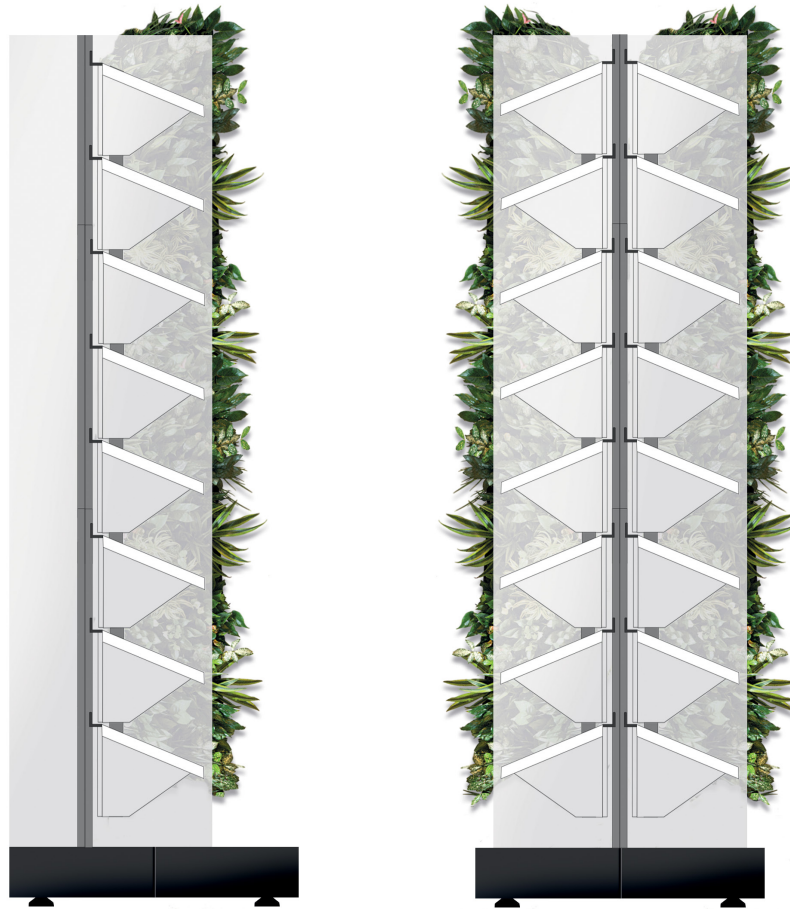

NextGen | room divider

Models	Description	Dimensions	Weight LBS	Plants per Divider
NGRD-1S-10457170	Room Divider One Sided	41" x 22.5" x 67" H	119.1	40
NGRD-2S-10457170	Room Divider Two Sided	41" x 22.5" x 67" H	163.1	80
SP-40160	Side Panel for One Sided	16" x 63" H		
SP-50160	Side Panel for Two Sided	20" x 63" H		
NGRD-HD-53103	Full Top Cover			

Unit Includes:

Metal stand with four caster wheels, base cover, mounting hardware, grid system, planting trays, integrated drain hoses, and leaf screens.

Finish Options:

Standard side panel color is High Shine White. A wide selection of additional gloss and matte finishes is available for an up charge.