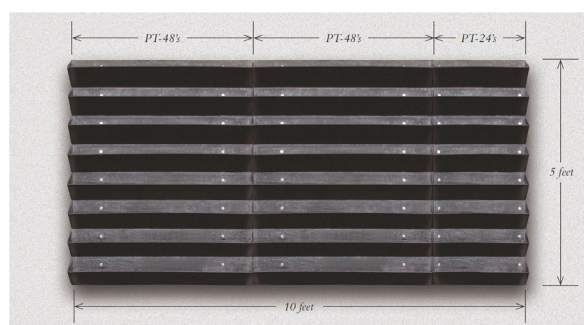

Wicked Grow Pot in Tray with Water

Wicks have long been a successful method for extending watering cycles in commercial environments. By applying wick technology to a tilted grow pot, watering cycles of up to 4 weeks can be achieved. Simply add the specified amount of water to each tray and allow the tray to go empty for a few days before watering again.

Planter Tray	Description	Total Number of 6" Plants	Total Amount of Water Per Unit	Approximate Weight (lbs.) Fully Planted/ Watered	Coverage When Planted* (Sq Ft)	Tray Height	Distance (Inches) Coming Off Wall	
							Unplanted	Planted
FPT-24	Planter Tray 24" L for 6" Plants	2-3	1.5 to 2 qts.	12 to 16 lbs.	1.25 to 1.5	7.5	8.5	12-24
FPT-36	Planter Tray 36" L for 6" Plants	4-5	2 to 2.5 qts.	20 to 25 lbs.	2 to 2.5	7.5	8.5	12-24
FPT-48	Planter Tray 48" L for 6" Plants	5-7	3-4 qts.	28 to 35 lbs.	2.5 to 3	7.5	8.5	12-24

Planter Trays – Unplanted

Trays for this 50-square-foot wall install in approximately one hour